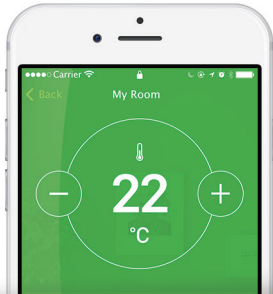

Internet
Wi-Fi

Heating
Control

Souly
Mobile App

Eco
Mode

SMART DORMS AND HOTELS

Soulbox

Built-in intelligence

The Souly app is the intelligence of room control. Thanks to Souly, you set the desired temperature in the room or you turn off the heating if you forgot about it before leaving the room.

Internet WiFi

Solution to the age - old problem of WiFi range in hotels. WiFi in SoulBox is 100% coverage next to you.

Heating Control

Controlling the temperature in the room via mobile app is easy and comfortable for everyone. Souly turns off the heating when windows stays opened.

Built-in analyst

The system analyse customer behavior, observes trends in energy consumption and presents it in the form of graphs.

EcoMode

Souly has the function of setting the room in the "EcoMode", ensuring minimal energy and heating consumption when tenant is out of the room.

SoulBox. Room presence Control. Full functionality in one device.

An integral element of the Souly system is the aesthetic SoulBox device that integrates the functions:

- WiFi Access Point
- Power control
- Event corelation
- Room temperature analysis
- Controlling the elements of the heating system